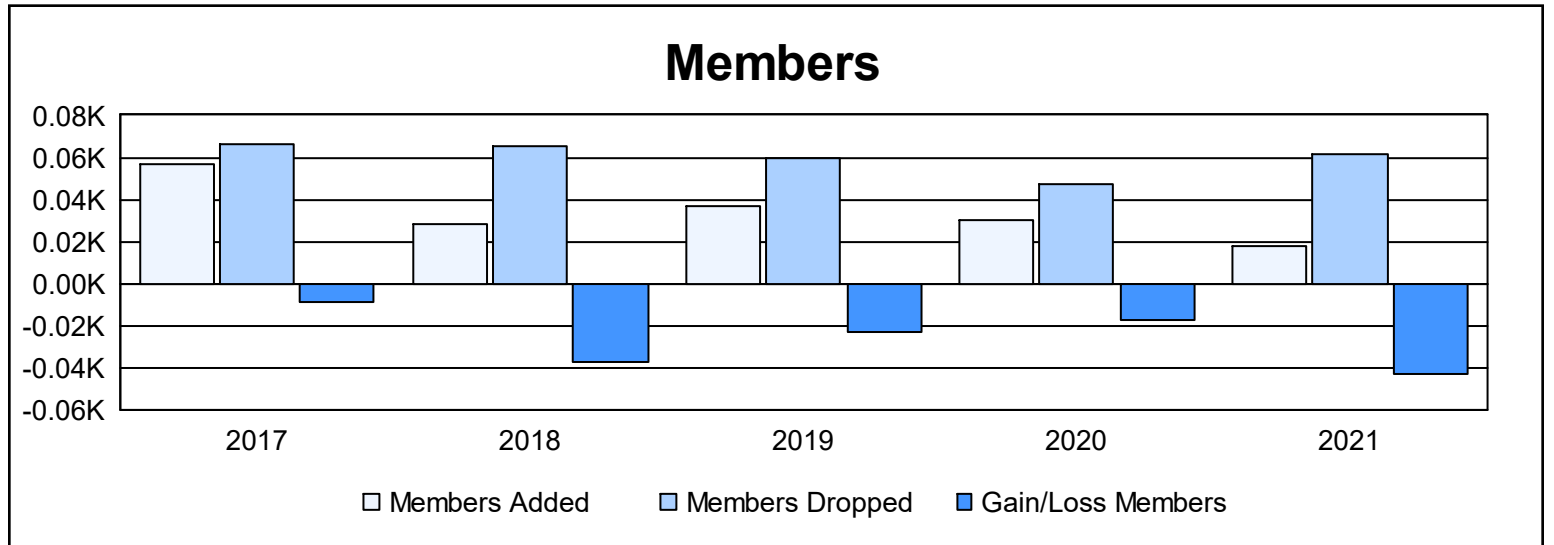

Year	New Clubs	Dropped Clubs	Gain/ Loss Clubs	New Members	Charter Members	Reinstate Members	Transfer Members	Total Member Added	Total Members Dropped	Gain/ Loss Members
2016-2017	0	1	-1	56	0	0	1	57	66	-9
2017-2018	0	1	-1	24	0	3	1	28	65	-37
2018-2019	0	2	-2	33	1	2	1	37	60	-23
2019-2020	0	0	0	28	0	2	0	30	47	-17
2020-2021	0	1	-1	15	0	2	1	18	61	-43
<b>Average</b>	<b>0</b>	<b>1</b>	<b>-1</b>	<b>31</b>	<b>0</b>	<b>2</b>	<b>1</b>	<b>34</b>	<b>60</b>	<b>-26</b>

### Membership Composition June 2021 Cumulative