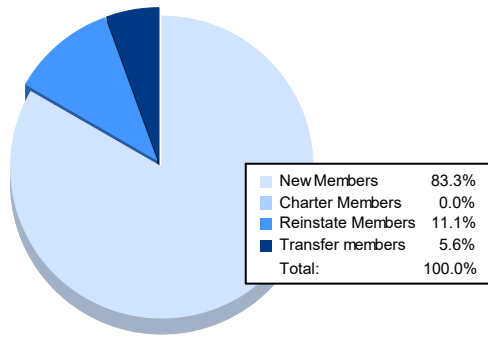

Year	New Clubs	Dropped Clubs	Gain/ Loss Clubs	New Members	Charter Members	Reinstate Members	Transfer Members	Total Member Added	Total Members Dropped	Gain/ Loss Members
2016-2017	0	1	-1	56	0	0	1	57	66	-9
2017-2018	0	1	-1	24	0	3	1	28	65	-37
2018-2019	0	2	-2	33	1	2	1	37	60	-23
2019-2020	0	0	0	28	0	2	0	30	47	-17
2020-2021	0	1	-1	15	0	2	1	18	61	-43
<b>Average</b>	<b>0</b>	<b>1</b>	<b>-1</b>	<b>31</b>	<b>0</b>	<b>2</b>	<b>1</b>	<b>34</b>	<b>60</b>	<b>-26</b>

### Membership Composition June 2021 Cumulative