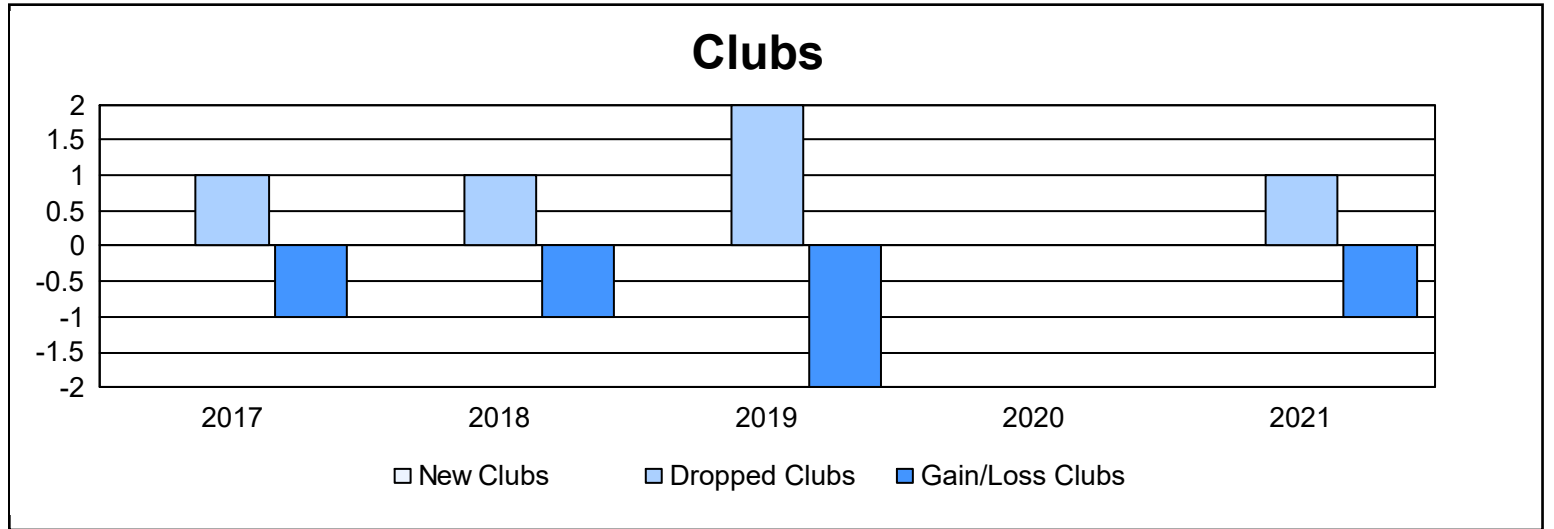

Year	New Clubs	Dropped Clubs	Gain/ Loss Clubs	New Members	Charter Members	Reinstate Members	Transfer Members	Total Member Added	Total Members Dropped	Gain/ Loss Members
2016-2017	0	1	-1	56	0	0	1	57	66	-9
2017-2018	0	1	-1	24	0	3	1	28	65	-37
2018-2019	0	2	-2	33	1	2	1	37	60	-23
2019-2020	0	0	0	28	0	2	0	30	47	-17
2020-2021	0	1	-1	15	0	2	1	18	61	-43
<b>Average</b>	<b>0</b>	<b>1</b>	<b>-1</b>	<b>31</b>	<b>0</b>	<b>2</b>	<b>1</b>	<b>34</b>	<b>60</b>	<b>-26</b>

### Membership Composition June 2021 Cumulative